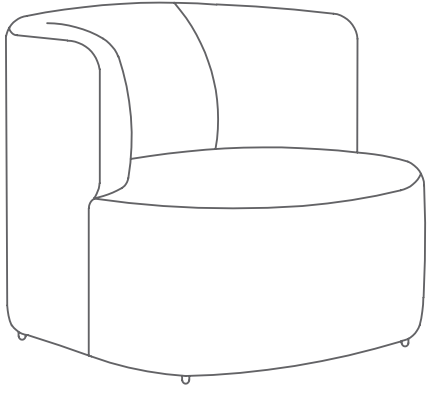

NORA ARMCHAIR

TECHNICAL SPECIFICATIONS

Norde

Designed by
Norde Design Studio

INTERIOR STRUCTURE SOLID WOOD, STEEL AND ELASTIC COLUMN

SEAT CUSHION HR FOAM

BACK HR FOAM

UPHOLSTERY TIGHT

Catalog product-fabric

N-B13/Linen
Krem 86-15

Catalog product-Legs

Hidden Leg

Alternative fabric
Linen, Nubuck, Faux leather and Suede