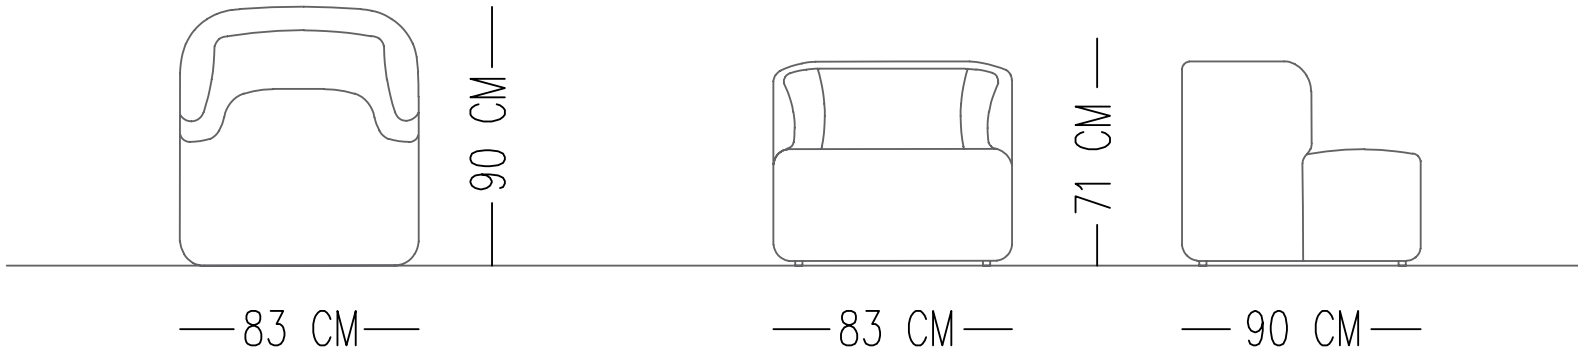

NORA ARMCHAIR

TECHNICAL SPECIFICATIONS

Norde

Designed by
Norde Design Studio

INTERIOR STRUCTURE SOLID WOOD, STEEL AND ELASTIC COLUMN

SEAT CUSHION HR FOAM

BACK HR FOAM

UPHOLSTERY TIGHT